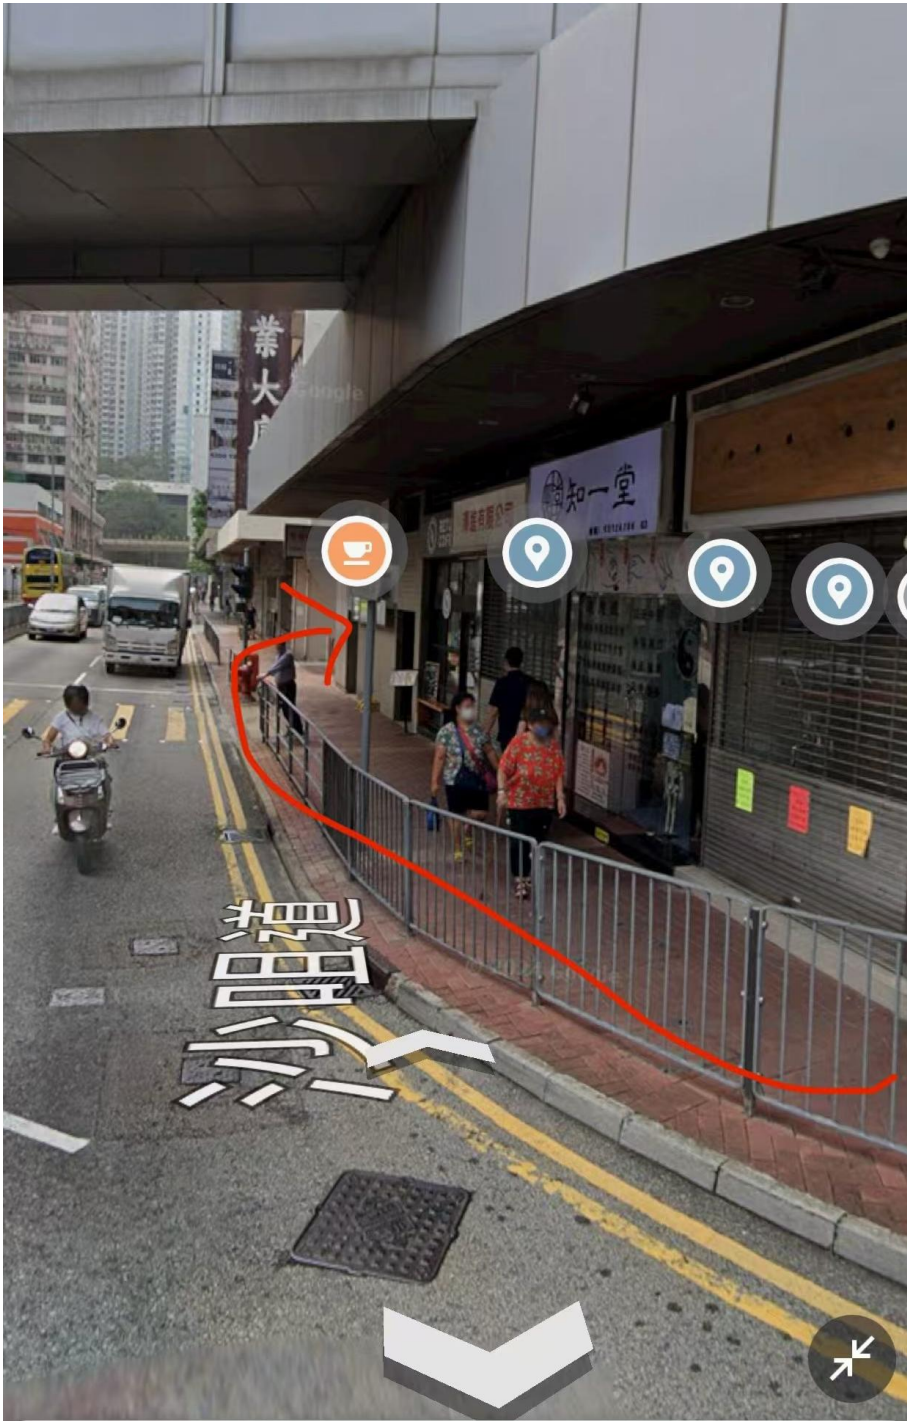

1. 在聯仁街過渡性房屋-荃福居下車，沿著聯仁街方向前行；
Get off at the transitional housing on Lianren Street - Quanfu Residence, and proceed in the direction of Lianren Street

2. 沿聯仁街直走，往沙咀道方向前行

Go straight along Lianren Street and head towards Sha Tsui Road

3.繼續沿聯仁街直行 Continue straight along Lianren Street

4. 聯仁街到沙咀道交界，轉右入沙咀道

From Lianren Street to the intersection of Sha Tsui Road, turn right to Sha Tsui Road

5. 見到萬象工業大廈，搭電梯上 18 樓 B3 室就可以啦！

Go straight to Bonsun Industrial Building, take the elevator to the Room B3, 18/F.